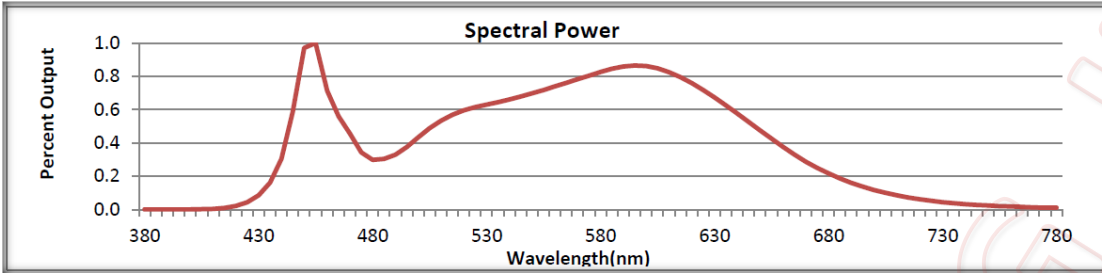

Model	Product	Power	Equivalent
VPL-8FT-60W-50K	LED Parking Garage Luminaire 8ft. 60W 5000K	65W Typ.	2 x F54T5HO (4ft. 54W ea.)
Input Voltage	Power Factor / THD	Efficacy	Flux
120-277Vac ~50/60Hz	P.F. ≈ 0.99 THD ≈ 9~12%	~135 lm/W	8,400 Lumen
Color Rendering	Color Temperature	Beam Angle	Life
CRI ≈ 85	CCT 5000K ±10%	~90°	50,000 Hours (L₇₀ B₅₀) T_[A] 25°C Max.