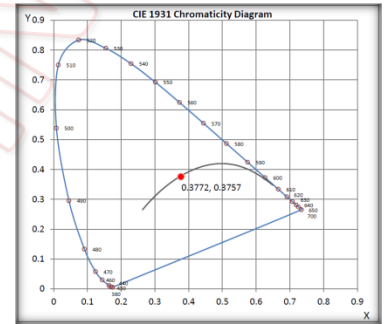

Model	Product	Power	Equivalent
VPL-8FT-60W-50K	LED Parking Garage Luminaire 8ft. 60W 5000K	65W Typ.	2 x F54T5HO (4ft. 54W ea.)
Input Voltage	Power Factor / THD	Efficacy	Flux
120-277Vac ~50/60Hz	P.F. ≈ 0.99 THD ≈ 9~12%	~135 lm/W	8,400 Lumen
Color Rendering	Color Temperature	Beam Angle	Life
CRI ≈ 85	CCT 5000K ±10%	~90°	50,000 Hours (L₇₀ B₅₀) T_[A] 25°C Max.