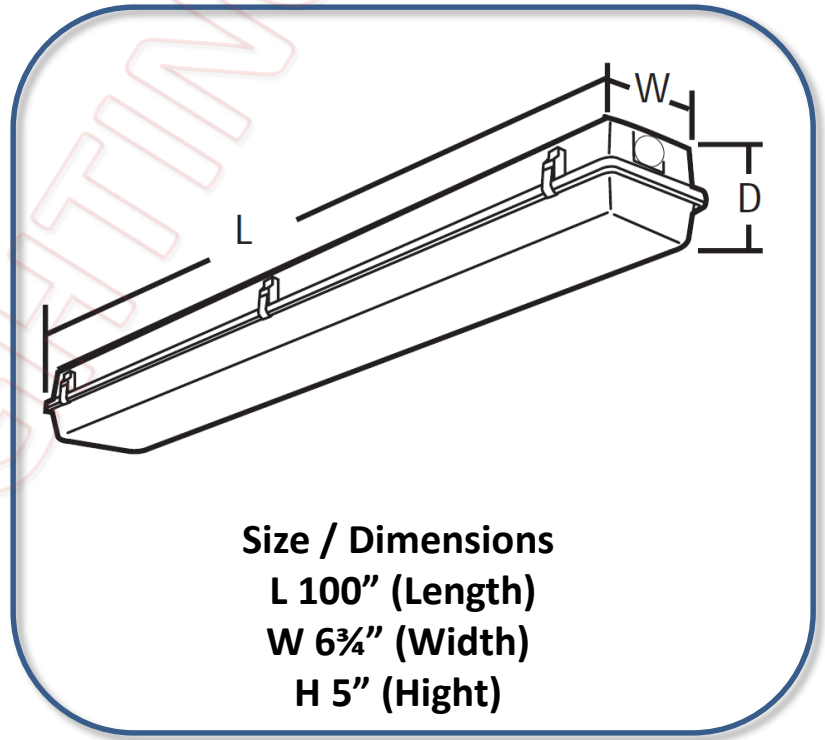

Model	Product	Power	Equivalent
VPL-8FT-60W-50K	LED Parking Garage Luminaire 8ft. 60W 5000K	65W Typ.	2 x F54T5HO (4ft. 54W ea.)
Input Voltage	Power Factor / THD	Efficacy	Flux
120-277Vac ~50/60Hz	P.F. ≈ 0.99 THD ≈ 9~12%	~135 lm/W	8,400 Lumen
Color Rendering	Color Temperature	Beam Angle	Life
CRI ≈ 85	CCT 5000K ±10%	~90°	50,000 Hours (L₇₀ B₅₀) T_[A] 25°C Max.