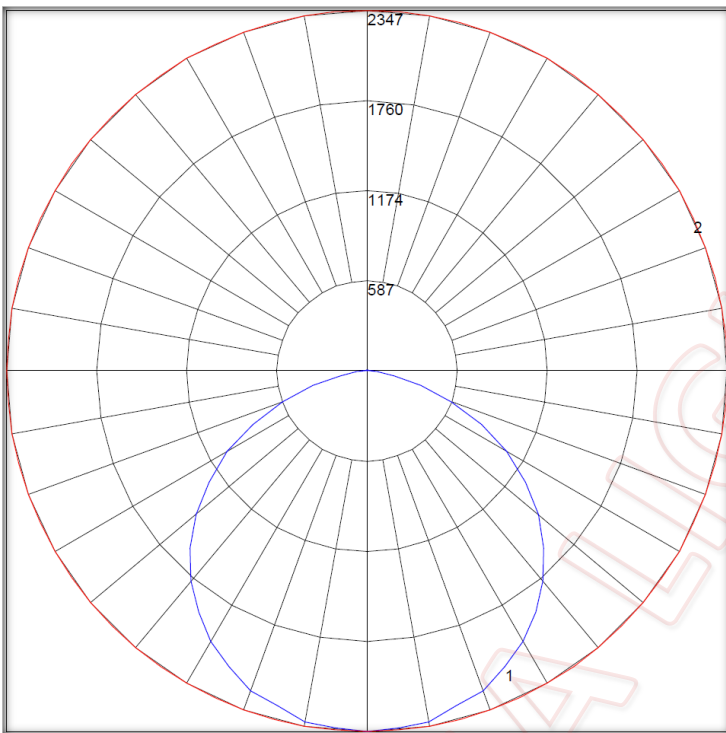

Model	Product	Power	Equivalent
VPL-8FT-60W-50K	LED Parking Garage Luminaire 8ft. 60W 5000K	65W Typ.	2 x F54T5HO (4ft. 54W ea.)
Input Voltage	Power Factor / THD	Efficacy	Flux
120-277Vac ~50/60Hz	P.F. ≈ 0.99 THD ≈ 9~12%	~135 lm/W	8,400 Lumen
Color Rendering	Color Temperature	Beam Angle	Life
CRI ≈ 85	CCT 5000K ±10%	~90°	50,000 Hours (L₇₀ B₅₀) T_[A] 25°C Max.