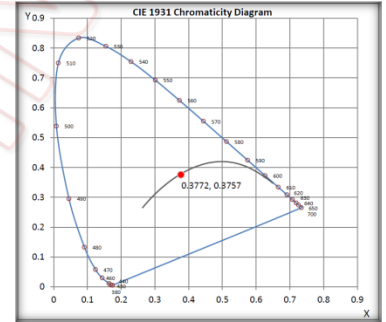

Model	Product	Power	Flux	Equivalent *
VPL-8FT-80W-55K	LED Vapor Tight Fixture 8ft. 80W 5500K	80W	10,600 Lumen	4 x F32T8/12 (4ft. 32W ea.) 2 x F54T5HO (4ft. 54W ea.) 2 x F96T8/12 (8ft. 75W ea.)

- 120-277Vac ~50/60Hz • Pigtail Wire • P.F. > 0.9 • THD < 20% • ~135 lm/W •
- "50K" = CCT 5000K ±10% • CRI ≈ 85 • (##) IP65 ≈ NEMA Enclosure Rating 4 •
- (*) Rated Life > 50,000 Hrs. (L₇₀ B₅₀) at T_[A] 25°C Max. •

8ft. Vapor Tight LED Fixture

Model	Product	Power	Equivalent
VPL-8FT-80W-50K	LED Parking Garage Luminaire 8ft. 80W 5000K	80W Typ.	2 x F54T5HO (4ft. 54W ea.)
Input Voltage	Power Factor / THD	Efficacy	Flux
120-277Vac ~50/60Hz	P.F. ≈ 0.99 THD ≈ 9~12%	~135 lm/W	10,600 Lumen
Color Rendering	Color Temperature	Beam Angle	Life
CRI ≈ 85	CCT 5000K ±10%	~90°	50,000 Hours (L ₇₀ B ₅₀) T _[A] 25°C Max.