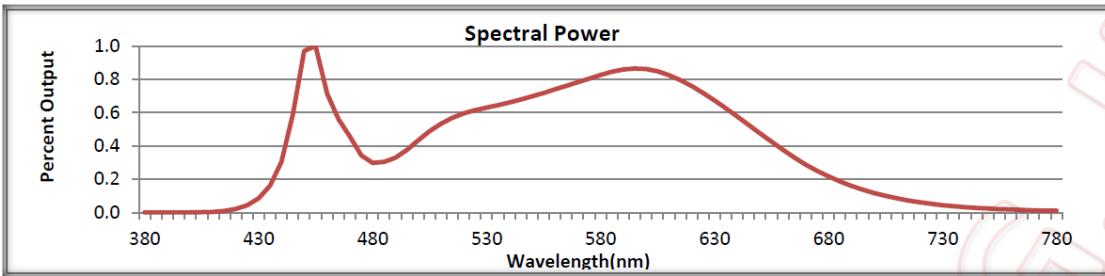

Model	Product	Power	Flux	Equivalent *
VPL-8FT-80W-55K	LED Vapor Tight Fixture 8ft. 80W 5500K	80W	10,600 Lumen	4 x F32T8/12 (4ft. 32W ea.) 2 x F54T5HO (4ft. 54W ea.) 2 x F96T8/12 (8ft. 75W ea.)

- 120-277Vac ~50/60Hz • Pigtail Wire • P.F. > 0.9 • THD < 20% • ~135 lm/W •
- "50K" = CCT 5000K ±10% • CRI ≈ 85 • (##) IP65 ≈ NEMA Enclosure Rating 4 •
- (*) Rated Life > 50,000 Hrs. (L₇₀ B₅₀) at T_[A] 25°C Max. •

8ft. Vapor Tight LED Fixture

Model	Product	Power	Equivalent
VPL-8FT-80W-50K	LED Parking Garage Luminaire 8ft. 80W 5000K	80W Typ.	2 x F54T5HO (4ft. 54W ea.)
Input Voltage	Power Factor / THD	Efficacy	Flux
120-277Vac ~50/60Hz	P.F. ≈ 0.99 THD ≈ 9~12%	~135 lm/W	10,600 Lumen
Color Rendering	Color Temperature	Beam Angle	Life
CRI ≈ 85	CCT 5000K ±10%	~90°	50,000 Hours (L ₇₀ B ₅₀) T _[A] 25°C Max.