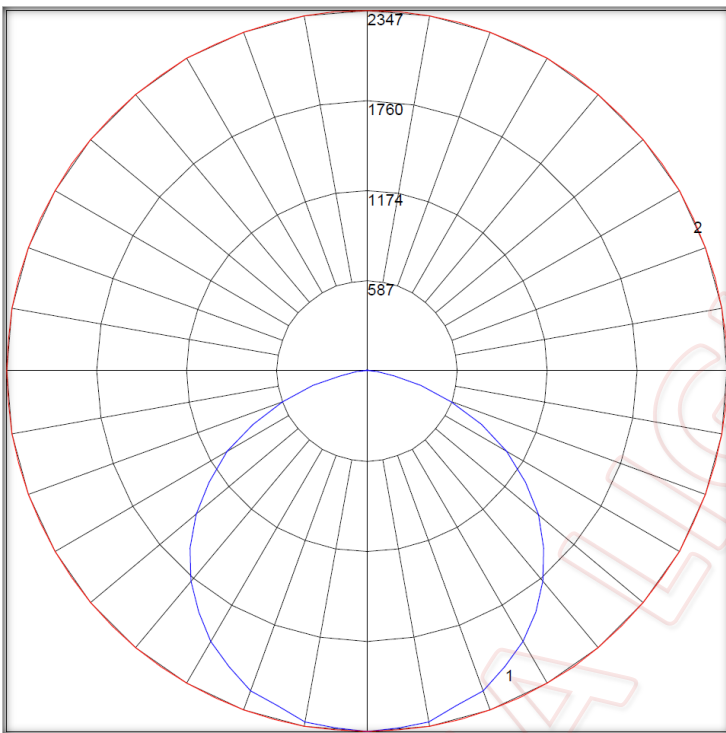

Model	Product	Power	Equivalent
VPL-8FT-80W-50K	LED Parking Garage Luminaire 8ft. 80W 5000K	80W Typ.	2 x F54T5HO (4ft. 54W ea.)
Input Voltage	Power Factor / THD	Efficacy	Flux
120-277Vac ~50/60Hz	P.F. ≈ 0.99 THD ≈ 9~12%	~135 lm/W	10,600 Lumen
Color Rendering	Color Temperature	Beam Angle	Life
CRI ≈ 85	CCT 5000K ±10%	~90°	50,000 Hours (L₇₀ B₅₀) T_[A] 25°C Max.