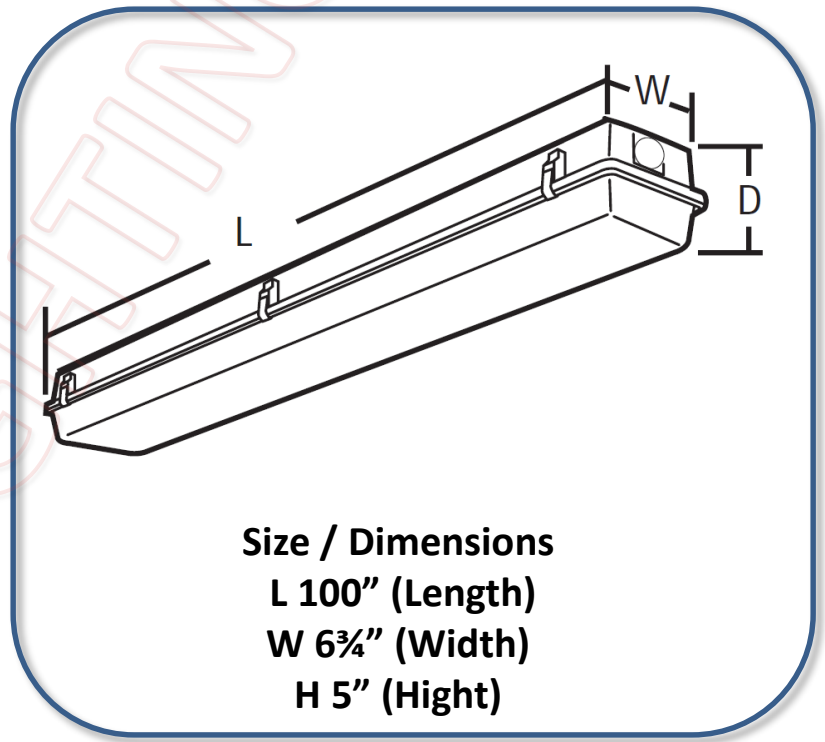

Model	Product	Power	Flux	Equivalent *
VPL-8FT-80W-55K	LED Vapor Tight Fixture 8ft. 80W 5500K	80W	10,600 Lumen	4 x F32T8/12 (4ft. 32W ea.) 2 x F54T5HO (4ft. 54W ea.) 2 x F96T8/12 (8ft. 75W ea.)

- 120-277Vac ~50/60Hz • Pigtail Wire • P.F. > 0.9 • THD < 20% • ~135 lm/W •
- "50K" = CCT 5000K ±10% • CRI ≈ 85 • (##) IP65 ≈ NEMA Enclosure Rating 4 •
- (*) Rated Life > 50,000 Hrs. (L₇₀ B₅₀) at T_[A] 25°C Max. •

8ft. Vapor Tight LED Fixture

Model	Product	Power	Equivalent
VPL-8FT-80W-50K	LED Parking Garage Luminaire 8ft. 80W 5000K	80W Typ.	2 x F54T5HO (4ft. 54W ea.)
Input Voltage	Power Factor / THD	Efficacy	Flux
120-277Vac ~50/60Hz	P.F. ≈ 0.99 THD ≈ 9~12%	~135 lm/W	10,600 Lumen
Color Rendering	Color Temperature	Beam Angle	Life
CRI ≈ 85	CCT 5000K ±10%	~90°	50,000 Hours (L ₇₀ B ₅₀) T _[A] 25°C Max.