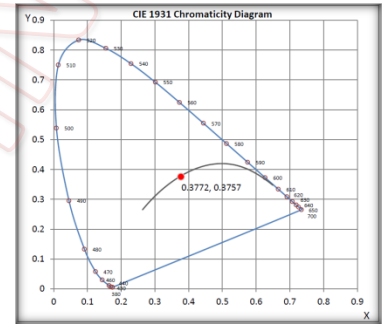

Model	Product	Power	Equivalent
VPL-8FT-100W-50K	LED Parking Garage Luminaire 8ft. 100W 5000K	100W Typ.	2 x F54T5HO (4ft. 54W ea.)
Input Voltage	Power Factor / THD	Efficacy	Flux
120-277Vac ~50/60Hz	P.F. ≈ 0.99 THD ≈ 9~12%	~135 lm/W	13,800 Lumen
Color Rendering	Color Temperature	Beam Angle	Life
CRI ≈ 85	CCT 5000K ±10%	~90°	50,000 Hours (L₇₀ B₅₀) T_[A] 25°C Max.