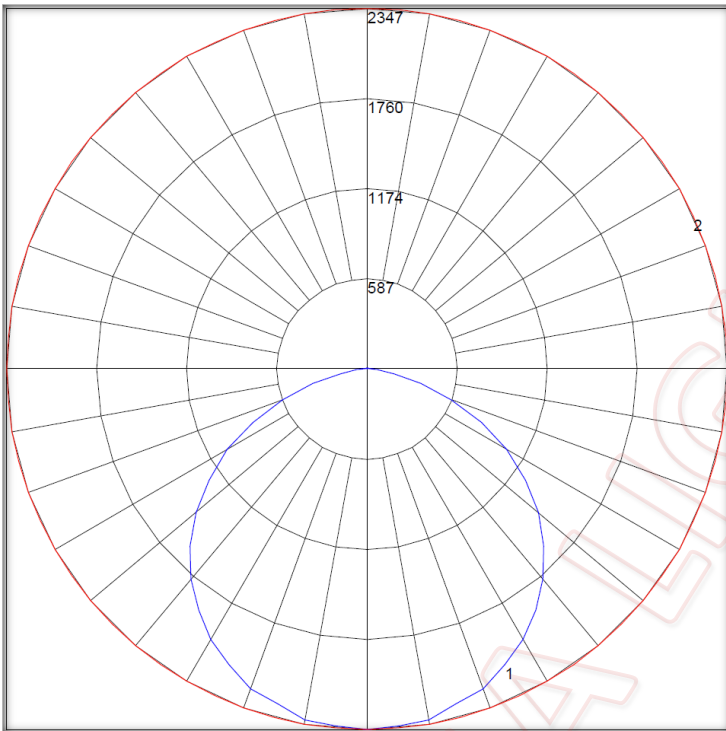

Model	Product	Power	Equivalent
VPL-8FT-100W-50K	LED Parking Garage Luminaire 8ft. 100W 5000K	100W Typ.	2 x F54T5HO (4ft. 54W ea.)
Input Voltage	Power Factor / THD	Efficacy	Flux
120-277Vac ~50/60Hz	P.F. ≈ 0.99 THD ≈ 9~12%	~135 lm/W	13,800 Lumen
Color Rendering	Color Temperature	Beam Angle	Life
CRI ≈ 85	CCT 5000K ±10%	~90°	50,000 Hours (L₇₀ B₅₀) T_[A] 25°C Max.