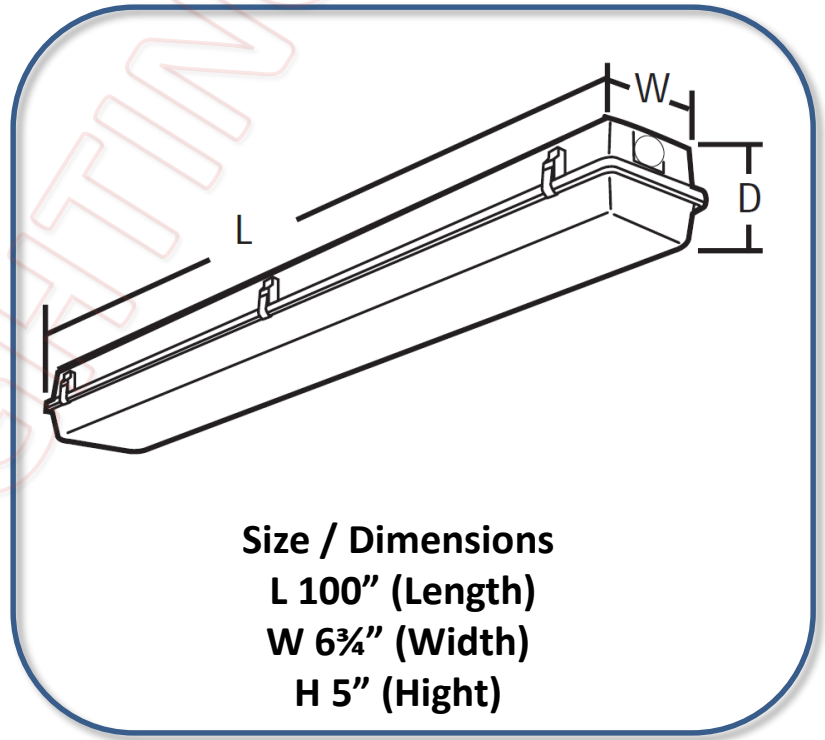

Model	Product	Power	Equivalent
VPL-8FT-100W-50K	LED Parking Garage Luminaire 8ft. 100W 5000K	100W Typ.	2 x F54T5HO (4ft. 54W ea.)
Input Voltage	Power Factor / THD	Efficacy	Flux
120-277Vac ~50/60Hz	P.F. ≈ 0.99 THD ≈ 9~12%	~135 lm/W	13,800 Lumen
Color Rendering	Color Temperature	Beam Angle	Life
CRI ≈ 85	CCT 5000K ±10%	~90°	50,000 Hours (L₇₀ B₅₀) T_[A] 25°C Max.