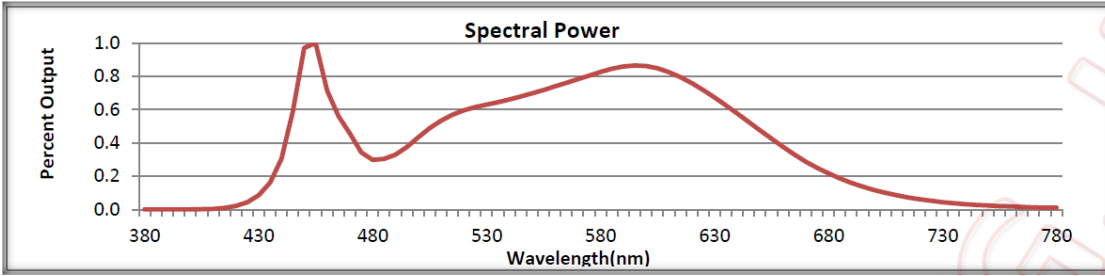

Model	Product	Power	Equivalent
VPL-8FT-100W-50K	LED Parking Garage Luminaire 8ft. 100W 5000K	100W Typ.	2 x F54T5HO (4ft. 54W ea.)
Input Voltage	Power Factor / THD	Efficacy	Flux
120-277Vac ~50/60Hz	P.F. ≈ 0.99 THD ≈ 9~12%	~135 lm/W	13,800 Lumen
Color Rendering	Color Temperature	Beam Angle	Life
CRI ≈ 85	CCT 5000K ±10%	~90°	50,000 Hours (L₇₀ B₅₀) T_[A] 25°C Max.