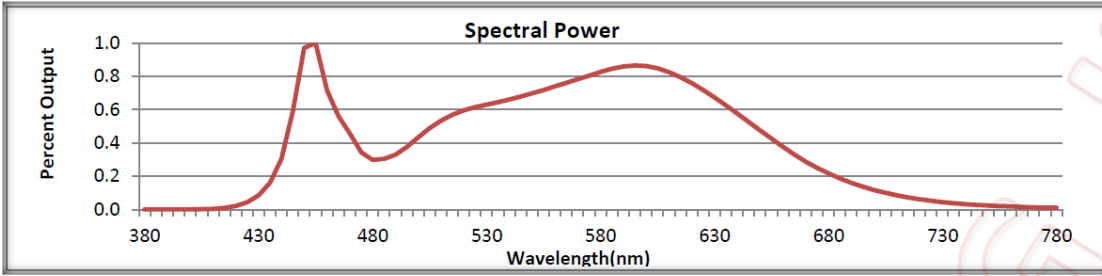

Model	Product	Power	Equivalent
VPL-4FT-30W-50K	LED Parking Garage Luminaire 4ft. 30W 5000K	30W Typ.	2 x F32T8/12 (4ft. 32W ea.)
Input Voltage	Power Factor / THD	Efficacy	Flux
120-277Vac ~50/60Hz	P.F. ≈ 0.99 THD ≈ 9~12%	~135 lm/W	4,200 Lumen
Color Rendering	Color Temperature	Beam Angle	Life
CRI ≈ 85	CCT 5000K ±10%	~90°	50,000 Hours (L₇₀ B₅₀) T_[A] 25°C Max.