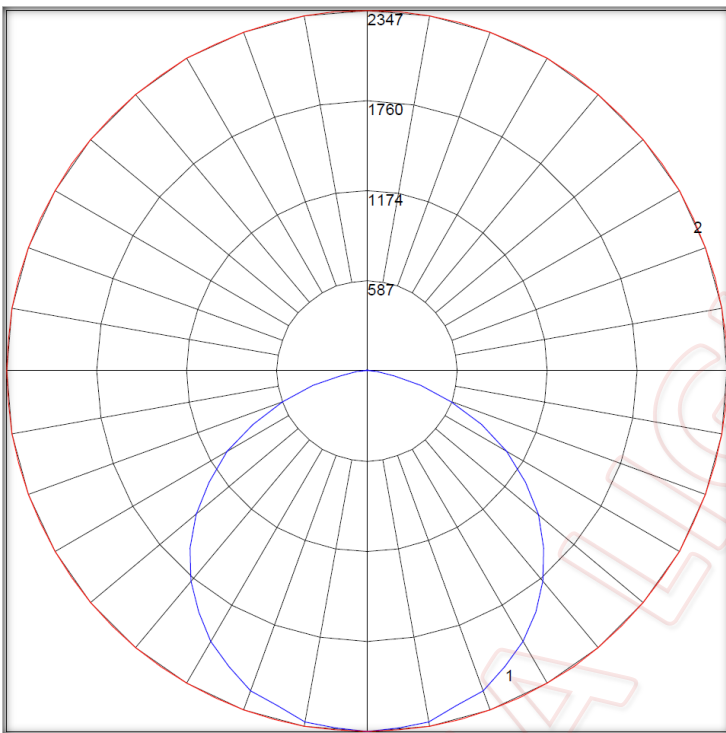

Model	Product	Power	Equivalent
VPL-4FT-30W-50K	LED Parking Garage Luminaire 4ft. 30W 5000K	30W Typ.	2 x F32T8/12 (4ft. 32W ea.)
Input Voltage	Power Factor / THD	Efficacy	Flux
120-277Vac ~50/60Hz	P.F. ≈ 0.99 THD ≈ 9~12%	~135 lm/W	4,200 Lumen
Color Rendering	Color Temperature	Beam Angle	Life
CRI ≈ 85	CCT 5000K ±10%	~90°	50,000 Hours (L₇₀ B₅₀) T_[A] 25°C Max.