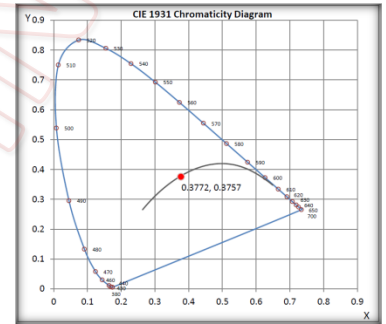

Model	Product	Power	Equivalent
VPL-4FT-30W-50K	LED Parking Garage Luminaire 4ft. 30W 5000K	30W Typ.	2 x F32T8/12 (4ft. 32W ea.)
Input Voltage	Power Factor / THD	Efficacy	Flux
120-277Vac ~50/60Hz	P.F. ≈ 0.99 THD ≈ 9~12%	~135 lm/W	4,200 Lumen
Color Rendering	Color Temperature	Beam Angle	Life
CRI ≈ 85	CCT 5000K ±10%	~90°	50,000 Hours (L₇₀ B₅₀) T_[A] 25°C Max.