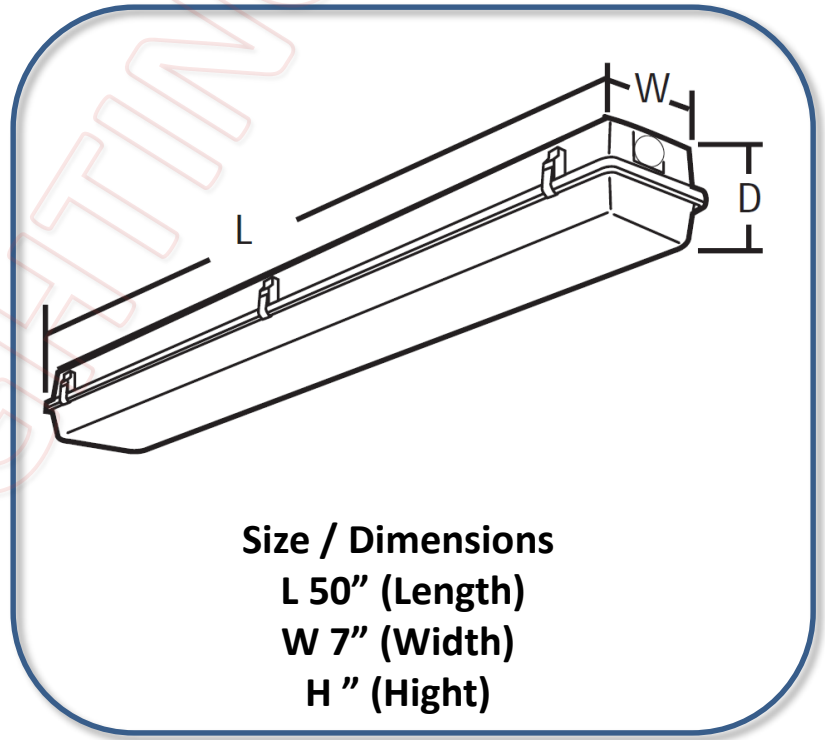

Model	Product	Power	Equivalent
VPL-4FT-30W-50K	LED Parking Garage Luminaire 4ft. 30W 5000K	30W Typ.	2 x F32T8/12 (4ft. 32W ea.)
Input Voltage	Power Factor / THD	Efficacy	Flux
120-277Vac ~50/60Hz	P.F. ≈ 0.99 THD ≈ 9~12%	~135 lm/W	4,200 Lumen
Color Rendering	Color Temperature	Beam Angle	Life
CRI ≈ 85	CCT 5000K ±10%	~90°	50,000 Hours (L₇₀ B₅₀) T_[A] 25°C Max.