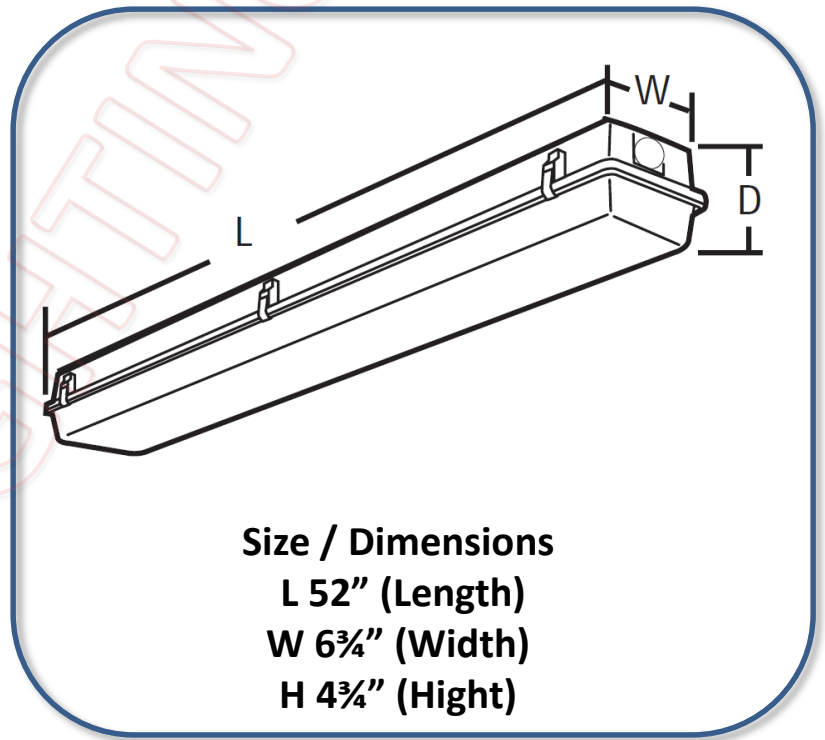

30W 55K Linear Ambient Luminaire

Model	Product	Power	Equivalent
VPL-4FT-30W-55K	LED Linear Ambient Luminaire 4ft. 30W 5000K	30W Typ.	1~2 x F32T8 / F54T5HO (4ft. 32W / 54W ea.)
Input Voltage	Power Factor / THD	Efficacy	Flux
120-277Vac ~50/60Hz	P.F. ≈ 0.98 THD < 20%	169 lm/W	5,060 Lumen
Color Rendering	Color Temperature	Beam Angle	Life
CRI 83	CCT 5000K ±10%	~90°	50,000 Hours (L₇₀ B₅₀) T_[A] 25°C Max.