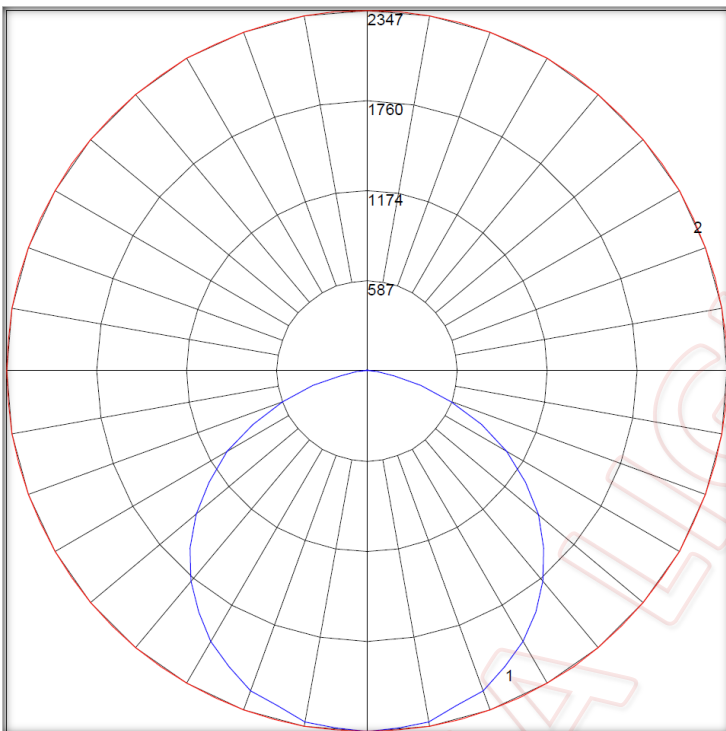

30W 55K Linear Ambient Luminaire

Model	Product	Power	Equivalent
VPL-4FT-30W-55K	LED Linear Ambient Luminaire 4ft. 30W 5000K	30W Typ.	1~2 x F32T8 / F54T5HO (4ft. 32W / 54W ea.)
Input Voltage	Power Factor / THD	Efficacy	Flux
120-277Vac ~50/60Hz	P.F. ≈ 0.98 THD < 20%	169 lm/W	5,060 Lumen
Color Rendering	Color Temperature	Beam Angle	Life
CRI 83	CCT 5000K ±10%	~90°	50,000 Hours (L₇₀ B₅₀) T_[A] 25°C Max.