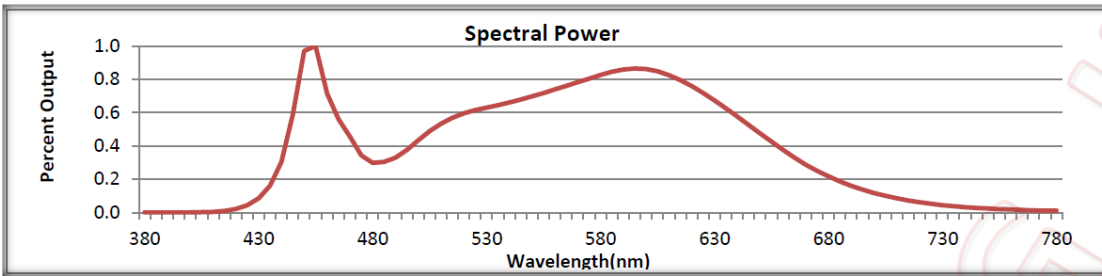

4ft. 30W 55K Vapor Proof LED Fixture

LED Direct Linear Ambient Luminaires

- 5-Years / 50,000 Hours Warranty (*) •
- Bright, High CRI • High Lumen Output •
- Built-in Surge Suppression & Protection •
- High Power Factor • Low THD • Self Ballasted •
- IP65(##) Suitable for Damp & Wet Locations •

Model	Product	Power	Flux	Equivalent *
VPL-4FT-30W-55K	Vapor Proof Luminaire 4ft. 30W 5000K	30W Typ.	5,060 Lumen	4 x F17T8/12 (2ft. 17W ea.)
DLC Model Number: VPL-4FT-30W-55K QPL ID # PAJTX0AH	Indoor Luminaires Linear Ambient			1~2 x F32T8/12 (4ft. 32W ea.)
Manufacture: OLYMPIA	LED Direct Linear Ambient Luminaires			1~2 x F54T5HO (4ft. 54W ea.)

30W 55K Linear Ambient Luminaire

Model	Product	Power	Equivalent
VPL-4FT-30W-55K	LED Linear Ambient Luminaire 4ft. 30W 5000K	30W Typ.	1~2 x F32T8 / F54T5HO (4ft. 32W / 54W ea.)
Input Voltage	Power Factor / THD	Efficacy	Flux
120-277Vac ~50/60Hz	P.F. ≈ 0.98 THD < 20%	169 lm/W	5,060 Lumen
Color Rendering	Color Temperature	Beam Angle	Life
CRI 83	CCT 5000K ±10%	~90°	50,000 Hours (L ₇₀ B ₅₀) T _[A] 25°C Max.