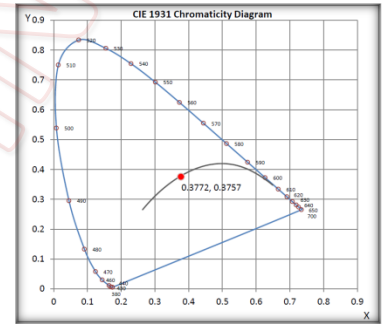

4ft. 30W 55K Vapor Proof LED Fixture

LED Direct Linear Ambient Luminaires

- 5-Years / 50,000 Hours Warranty (*) •
- Bright, High CRI • High Lumen Output •
- Built-in Surge Suppression & Protection •
- High Power Factor • Low THD • Self Ballasted •
- IP65(##) Suitable for Damp & Wet Locations •

Model	Product	Power	Flux	Equivalent *
VPL-4FT-30W-55K	Vapor Proof Luminaire 4ft. 30W 5000K	30W Typ.	5,060 Lumen	4 x F17T8/12 (2ft. 17W ea.)
DLC Model Number: VPL-4FT-30W-55K QPL ID # PAJTX0AH	Indoor Luminaires Linear Ambient			1~2 x F32T8/12 (4ft. 32W ea.)
Manufacture: OLYMPIA	LED Direct Linear Ambient Luminaires			1~2 x F54T5HO (4ft. 54W ea.)

- 120-277Vac ~50/60Hz • Pigtail Wire • P.F. > 0.9 • THD < 20% • 169 lm/W •
- "55K" = CCT 5000K ±10% • CRI 83 • (##) IP65 ≈ NEMA Enclosure Rating 4 •
- (*) Rated Life > 50,000 Hrs. (L₇₀ B₅₀) at T_[A] 25°C Max. •

30W 55K Linear Ambient Luminaire

Model	Product	Power	Equivalent
VPL-4FT-30W-55K	LED Linear Ambient Luminaire 4ft. 30W 5000K	30W Typ.	1~2 x F32T8 / F54T5HO (4ft. 32W / 54W ea.)
Input Voltage	Power Factor / THD	Efficacy	Flux
120-277Vac ~50/60Hz	P.F. ≈ 0.98 THD < 20%	169 lm/W	5,060 Lumen
Color Rendering	Color Temperature	Beam Angle	Life
CRI 83	CCT 5000K ±10%	~90°	50,000 Hours (L ₇₀ B ₅₀) T _[A] 25°C Max.