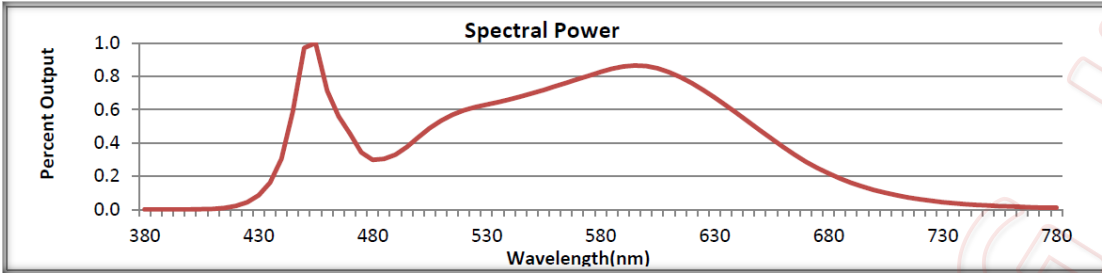

40W 5500K Parking Garage Luminaire

Model	Product	Power	Equivalent
VPL-4FT-40W-55K	LED Parking Garage Luminaire 4ft. 40W 5500K	40W Typ.	2 x F54T5HO (4ft. 54W ea.)
Input Voltage	Power Factor / THD	Efficacy	Flux
120-277Vac ~50/60Hz	P.F. ≈ 0.95 THD ≈ 15%	~155 lm/W	6,200 Lumen
Color Rendering	Color Temperature	Beam Angle	Life
CRI ≈ 85	CCT 5500K ±10%	~90°	50,000 Hours (L₇₀ B₅₀) T_[A] 25°C Max.