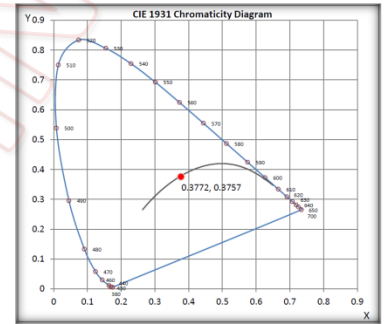

40W 5500K Parking Garage Luminaire

Model	Product	Power	Equivalent
VPL-4FT-40W-55K	LED Parking Garage Luminaire 4ft. 40W 5500K	40W Typ.	2 x F54T5HO (4ft. 54W ea.)
Input Voltage	Power Factor / THD	Efficacy	Flux
120-277Vac ~50/60Hz	P.F. ≈ 0.95 THD ≈ 15%	~155 lm/W	6,200 Lumen
Color Rendering	Color Temperature	Beam Angle	Life
CRI ≈ 85	CCT 5500K ±10%	~90°	50,000 Hours (L₇₀ B₅₀) T_[A] 25°C Max.