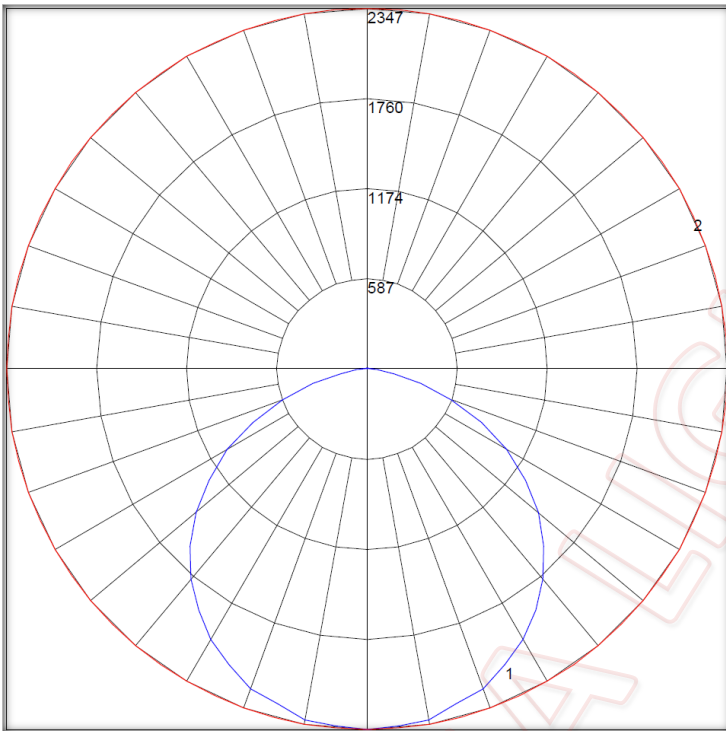

40W 5500K Parking Garage Luminaire

Model	Product	Power	Equivalent
VPL-4FT-40W-55K	LED Parking Garage Luminaire 4ft. 40W 5500K	40W Typ.	2 x F54T5HO (4ft. 54W ea.)
Input Voltage	Power Factor / THD	Efficacy	Flux
120-277Vac ~50/60Hz	P.F. ≈ 0.95 THD ≈ 15%	~155 lm/W	6,200 Lumen
Color Rendering	Color Temperature	Beam Angle	Life
CRI ≈ 85	CCT 5500K ±10%	~90°	50,000 Hours (L₇₀ B₅₀) T_[A] 25°C Max.