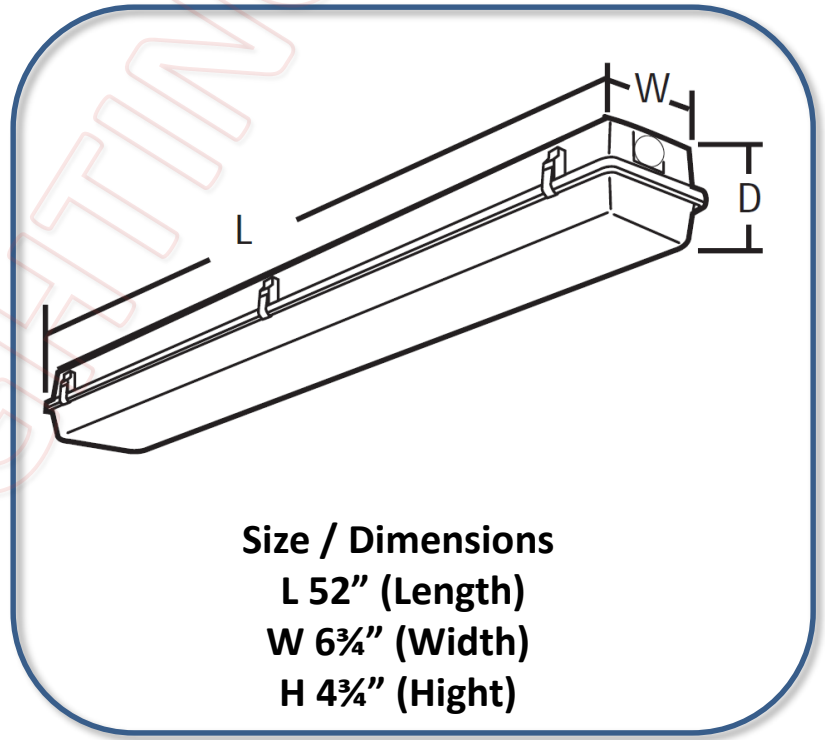

40W 5500K Parking Garage Luminaire

Model	Product	Power	Equivalent
VPL-4FT-40W-55K	LED Parking Garage Luminaire 4ft. 40W 5500K	40W Typ.	2 x F54T5HO (4ft. 54W ea.)
Input Voltage	Power Factor / THD	Efficacy	Flux
120-277Vac ~50/60Hz	P.F. ≈ 0.95 THD ≈ 15%	~155 lm/W	6,200 Lumen
Color Rendering	Color Temperature	Beam Angle	Life
CRI ≈ 85	CCT 5500K ±10%	~90°	50,000 Hours (L₇₀ B₅₀) T_[A] 25°C Max.