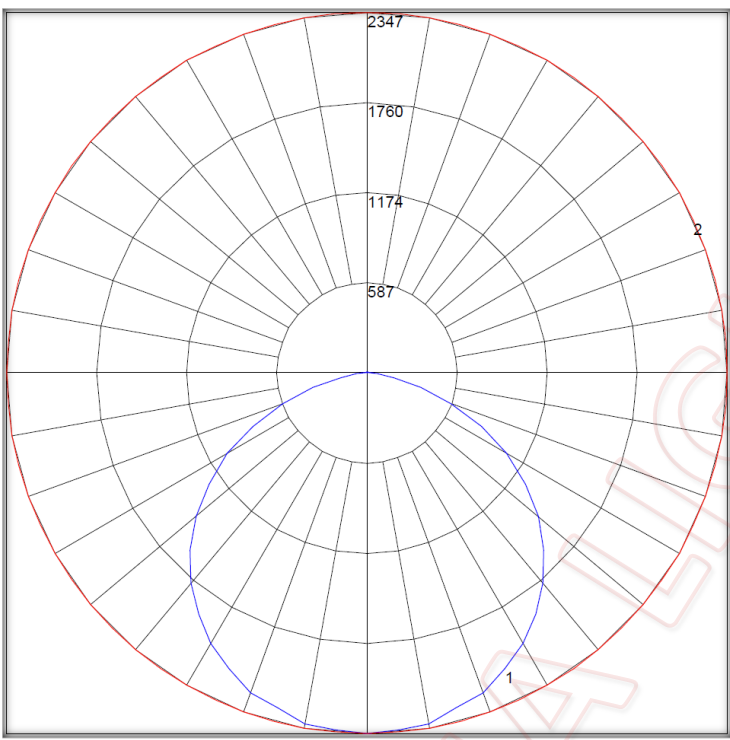

Model	Product	Power	Equivalent
VPL-8FT-60W-50K	LED Parking Garage Luminaire 8ft. 60W 5000K	65W Typ.	2 x F54T5HO (4ft. 54W ea.)
Input Voltage	Power Factor / THD	Efficacy	Flux
120-277Vac ~50/60Hz	P.F. ≈ 0.99 THD ≈ 9~12%	~160 lm/W	9,600 Lumen
Color Rendering	Color Temperature	Beam Angle	Life
CRI ≈ 85	CCT 5000K ±10%	~90°	50,000 Hours (L₇₀ B₅₀) T_[A] 25°C Max.