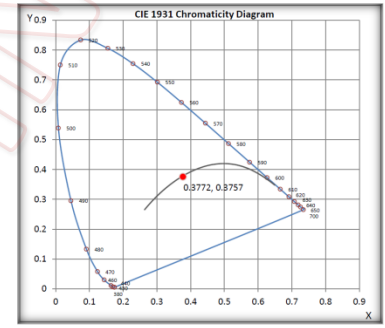

Model	Product	Power	Equivalent
VPL-8FT-60W-50K	LED Parking Garage Luminaire 8ft. 60W 5000K	65W Typ.	2 x F54T5HO (4ft. 54W ea.)
Input Voltage	Power Factor / THD	Efficacy	Flux
120-277Vac ~50/60Hz	P.F. ≈ 0.99 THD ≈ 9~12%	~160 lm/W	9,600 Lumen
Color Rendering	Color Temperature	Beam Angle	Life
CRI ≈ 85	CCT 5000K ±10%	~90°	50,000 Hours (L₇₀ B₅₀) T_[A] 25°C Max.