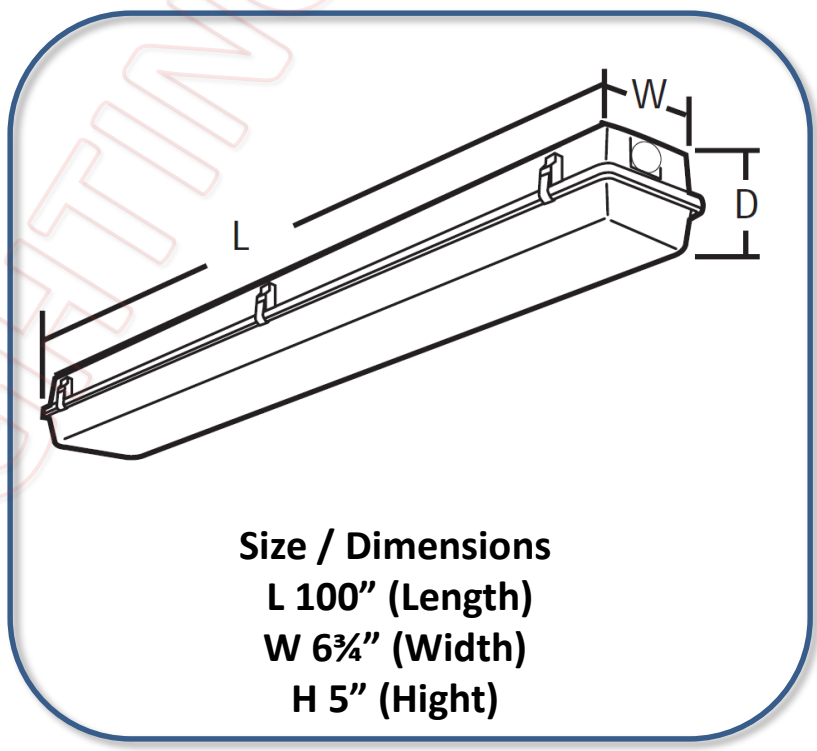

Model	Product	Power	Equivalent
VPL-8FT-60W-50K	LED Parking Garage Luminaire 8ft. 60W 5000K	65W Typ.	2 x F54T5HO (4ft. 54W ea.)
Input Voltage	Power Factor / THD	Efficacy	Flux
120-277Vac ~50/60Hz	P.F. ≈ 0.99 THD ≈ 9~12%	~160 lm/W	9,600 Lumen
Color Rendering	Color Temperature	Beam Angle	Life
CRI ≈ 85	CCT 5000K ±10%	~90°	50,000 Hours (L₇₀ B₅₀) T_[A] 25°C Max.