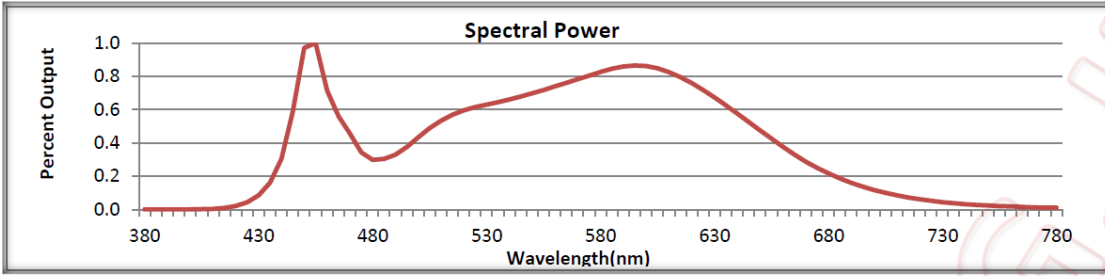

Model	Product	Power	Equivalent
VPL-8FT-60W-50K	LED Parking Garage Luminaire 8ft. 60W 5000K	65W Typ.	2 x F54T5HO (4ft. 54W ea.)
Input Voltage	Power Factor / THD	Efficacy	Flux
120-277Vac ~50/60Hz	P.F. ≈ 0.99 THD ≈ 9~12%	~160 lm/W	9,600 Lumen
Color Rendering	Color Temperature	Beam Angle	Life
CRI ≈ 85	CCT 5000K ±10%	~90°	50,000 Hours (L₇₀ B₅₀) T_[A] 25°C Max.