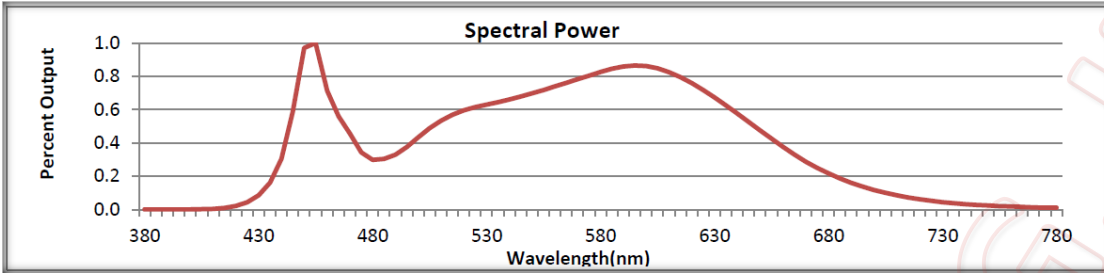

Model	Product	Power	Flux	Equivalent *
VPL-8FT-80W-55K	LED Vapor Tight Fixture 8ft. 80W 5500K	80W	12,800 Lumen	4 x F32T8/12 (4ft. 32W ea.) 2 x F54T5HO (4ft. 54W ea.) 2 x F96T8/12 (8ft. 75W ea.)

- 120-277Vac ~50/60Hz • Pigtail Wire • P.F. > 0.9 • THD < 20% • ~160 lm/W •
- "50K" = CCT 5000K ±10% • CRI ≈ 85 • (##) IP65 ≈ NEMA Enclosure Rating 4 •
- (*) Rated Life > 50,000 Hrs. (L₇₀ B₅₀) at T_[A] 25°C Max. •

8ft. Vapor Tight LED Fixture

Model	Product	Power	Equivalent
VPL-8FT-80W-50K	LED Parking Garage Luminaire 8ft. 80W 5000K	80W Typ.	2 x F54T5HO (4ft. 54W ea.)
Input Voltage	Power Factor / THD	Efficacy	Flux
120-277Vac ~50/60Hz	P.F. ≈ 0.99 THD ≈ 9~12%	~160 lm/W	12,800 Lumen
Color Rendering	Color Temperature	Beam Angle	Life
CRI ≈ 85	CCT 5000K ±10%	~90°	50,000 Hours (L ₇₀ B ₅₀) T _[A] 25°C Max.