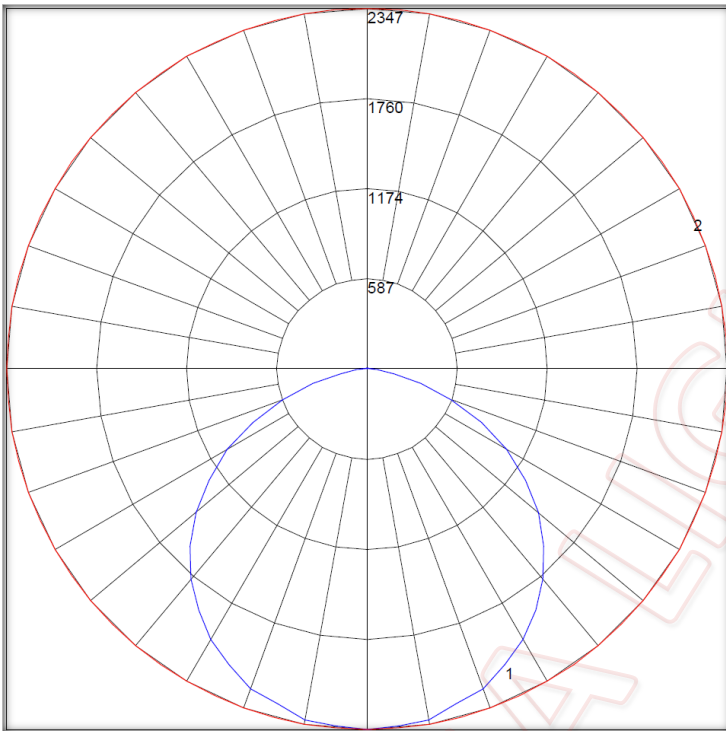

Model	Product	Power	Equivalent
VPL-8FT-80W-50K	LED Parking Garage Luminaire 8ft. 80W 5000K	80W Typ.	2 x F54T5HO (4ft. 54W ea.)
Input Voltage	Power Factor / THD	Efficacy	Flux
120-277Vac ~50/60Hz	P.F. ≈ 0.99 THD ≈ 9~12%	~160 lm/W	12,800 Lumen
Color Rendering	Color Temperature	Beam Angle	Life
CRI ≈ 85	CCT 5000K ±10%	~90°	50,000 Hours (L₇₀ B₅₀) T_[A] 25°C Max.