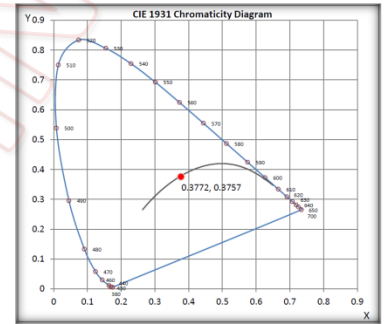

Model	Product	Power	Flux	Equivalent *
VPL-8FT-80W-55K	LED Vapor Tight Fixture 8ft. 80W 5500K	80W	12,800 Lumen	4 x F32T8/12 (4ft. 32W ea.) 2 x F54T5HO (4ft. 54W ea.) 2 x F96T8/12 (8ft. 75W ea.)

- 120-277Vac ~50/60Hz • Pigtail Wire • P.F. > 0.9 • THD < 20% • ~160 lm/W •
- "50K" = CCT 5000K ±10% • CRI ≈ 85 • (##) IP65 ≈ NEMA Enclosure Rating 4 •
- (*) Rated Life > 50,000 Hrs. (L₇₀ B₅₀) at T_[A] 25°C Max. •

8ft. Vapor Tight LED Fixture

Model	Product	Power	Equivalent
VPL-8FT-80W-50K	LED Parking Garage Luminaire 8ft. 80W 5000K	80W Typ.	2 x F54T5HO (4ft. 54W ea.)
Input Voltage	Power Factor / THD	Efficacy	Flux
120-277Vac ~50/60Hz	P.F. ≈ 0.99 THD ≈ 9~12%	~160 lm/W	12,800 Lumen
Color Rendering	Color Temperature	Beam Angle	Life
CRI ≈ 85	CCT 5000K ±10%	~90°	50,000 Hours (L ₇₀ B ₅₀) T _[A] 25°C Max.