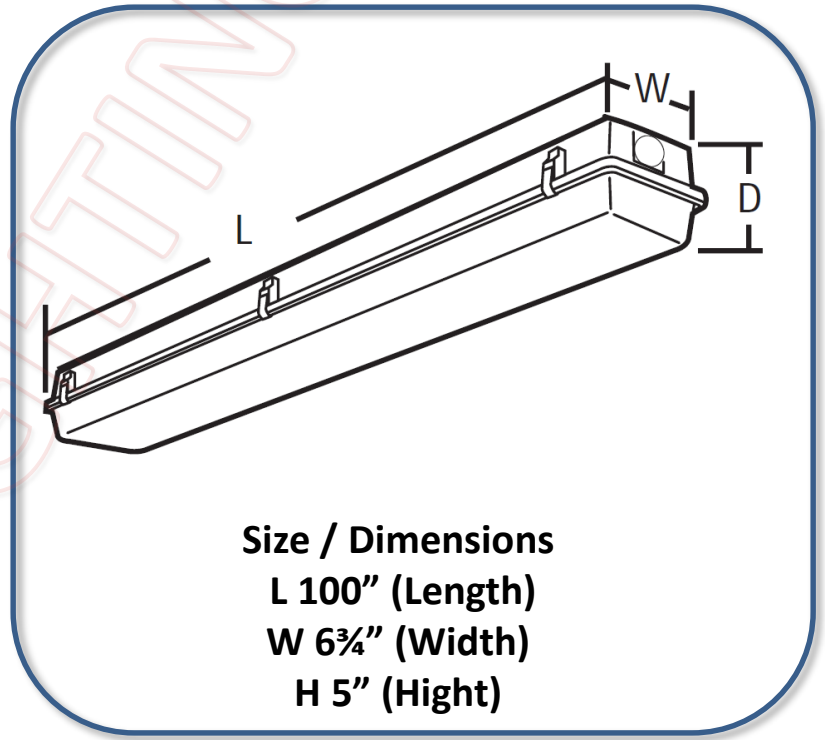

8ft. Vapor Tight LED Fixture

LED Parking Garage Luminaires

- 5-Years / 50,000 Hours Warranty (*) •
- Bright, High CRI • High Lumen Output •
- Built-in Surge Suppression & Protection •
- High Power Factor • Low THD • Self Ballasted •
- IP65(##) Suitable for Damp & Wet Locations •

Model	Product	Power	Flux	Equivalent *
VPL-8FT-80W-55K	LED Vapor Tight Fixture 8ft. 80W 5500K	80W	12,800 Lumen	4 x F32T8/12 (4ft. 32W ea.) 2 x F54T5HO (4ft. 54W ea.) 2 x F96T8/12 (8ft. 75W ea.)

- 120-277Vac ~50/60Hz • Pigtail Wire • P.F. > 0.9 • THD < 20% • ~160 lm/W •
- "50K" = CCT 5000K ±10% • CRI ≈ 85 • (##) IP65 ≈ NEMA Enclosure Rating 4 •
- (*) Rated Life > 50,000 Hrs. (L₇₀ B₅₀) at T_[A] 25°C Max. •

8ft. Vapor Tight LED Fixture

Model	Product	Power	Equivalent
VPL-8FT-80W-50K	LED Parking Garage Luminaire 8ft. 80W 5000K	80W Typ.	2 x F54T5HO (4ft. 54W ea.)
Input Voltage	Power Factor / THD	Efficacy	Flux
120-277Vac ~50/60Hz	P.F. ≈ 0.99 THD ≈ 9~12%	~160 lm/W	12,800 Lumen
Color Rendering	Color Temperature	Beam Angle	Life
CRI ≈ 85	CCT 5000K ±10%	~90°	50,000 Hours (L ₇₀ B ₅₀) T _[A] 25°C Max.