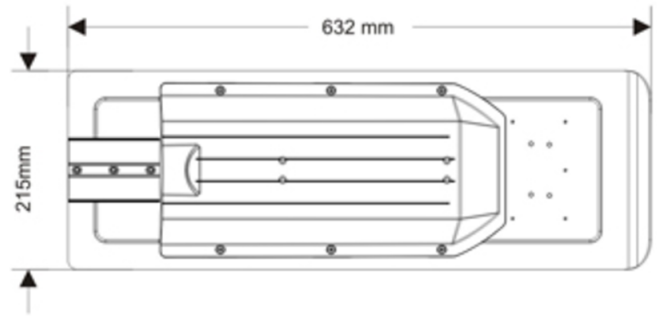

Model	Product	Power	Equivalent
SBF-120W-55K-277V	120W LED Replacement Fixture	120W	400W MH
Input Voltage	Power/Power Factor	Efficacy	Flux
120-277Vac ~50/60Hz 208-480Vac ~50/60Hz	60W P.F. ≈ 0.97	~150 lm/W	18,000 Lumen
Color Rendering	Color Temperature	Beam Angle	Life
CRI ÷ 75~80	22K ÷ CCT 2,200K ±10%	Type 2	5-Years / 50,000 Hours (L₇₀ B₅₀) T_[A] 25°C Max.