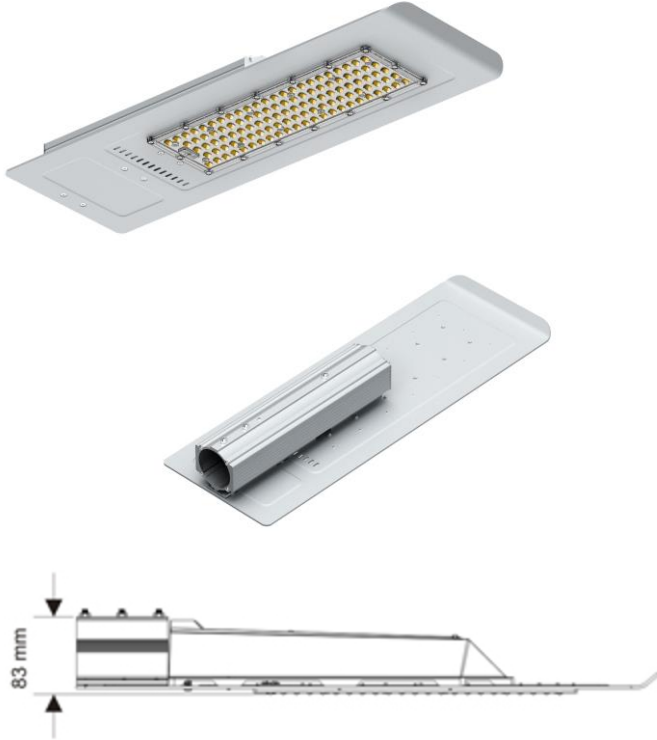

Model	Product	Power	Equivalent
SBF-120W-55K-277V	120W LED Replacement Fixture	120W	400W MH
Input Voltage	Power/Power Factor	Efficacy	Flux
120-277Vac ~50/60Hz 208-480Vac ~50/60Hz	60W P.F. ≈ 0.97	~150 lm/W	18,000 Lumen
Color Rendering	Color Temperature	Beam Angle	Life
CRI ÷ 75~80	22K ÷ CCT 2,200K ±10%	Type 2	5-Years / 50,000 Hours (L₇₀ B₅₀) T_[A] 25°C Max.