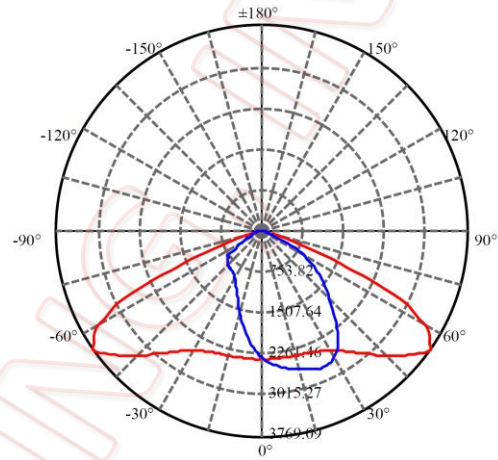

Model	Product	Power	Equivalent
SBF-100W-55K-277V	100W LED Replacement Fixture	100W	400W MH
Input Voltage	Power/Power Factor	Efficacy	Flux
120-277Vac ~50/60Hz 208-480Vac ~50/60Hz	60W P.F. ≈ 0.97	~150 lm/W	15,000 Lumen
Color Rendering	Color Temperature	Beam Angle	Life
CRI ÷ 75~80	22K ÷ CCT 2,200K ±10%	150°x75°	5-Years / 50,000 Hours (L₇₀ B₅₀) T_[A] 25°C Max.