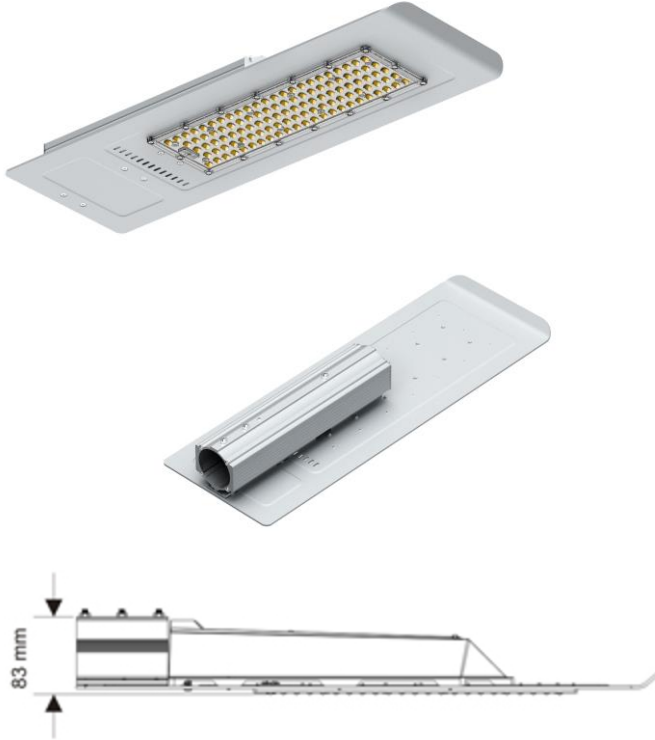

Model	Product	Power	Equivalent
SBF-100W-55K-277V	100W LED Replacement Fixture	100W	400W MH
Input Voltage	Power/Power Factor	Efficacy	Flux
120-277Vac ~50/60Hz 208-480Vac ~50/60Hz	60W P.F. ≈ 0.97	~150 lm/W	15,000 Lumen
Color Rendering	Color Temperature	Beam Angle	Life
CRI ÷ 75~80	22K ÷ CCT 2,200K ±10%	150°x75°	5-Years / 50,000 Hours (L₇₀ B₅₀) T_[A] 25°C Max.