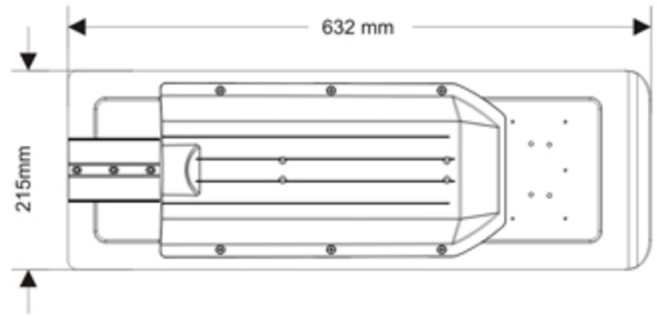

Model	Product	Power	Equivalent
SBF-100W-55K-277V	100W LED Replacement Fixture	100W	400W MH
Input Voltage	Power/Power Factor	Efficacy	Flux
120-277Vac ~50/60Hz 208-480Vac ~50/60Hz	60W P.F. ≈ 0.97	~150 lm/W	15,000 Lumen
Color Rendering	Color Temperature	Beam Angle	Life
CRI ÷ 75~80	22K ÷ CCT 2,200K ±10%	150°x75°	5-Years / 50,000 Hours (L₇₀ B₅₀) T_[A] 25°C Max.