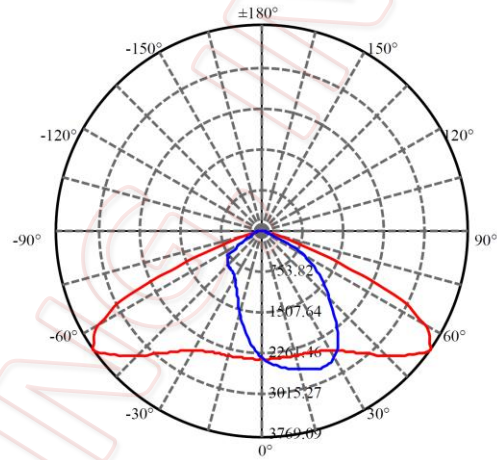

Model	Product	Power	Equivalent
SBF-120W-55K-277V	120W LED Replacement Fixture	120W	400W MH
Input Voltage	Power/Power Factor	Efficacy	Flux
120-277Vac ~50/60Hz 208-480Vac ~50/60Hz	60W P.F. ≈ 0.97	~150 lm/W	18,000 Lumen
Color Rendering	Color Temperature	Beam Angle	Life
CRI ÷ 75~80	22K ÷ CCT 2,200K ±10%	150°x75°	5-Years / 50,000 Hours (L₇₀ B₅₀) T_[A] 25°C Max.