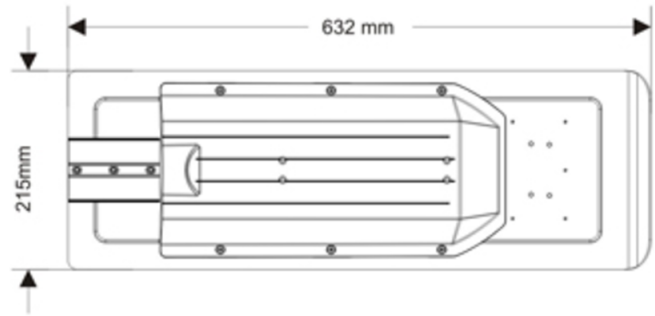

Model	Product	Power	Equivalent
SBF-120W-55K-277V	120W LED Replacement Fixture	120W	400W MH
Input Voltage	Power/Power Factor	Efficacy	Flux
120-277Vac ~50/60Hz 208-480Vac ~50/60Hz	60W P.F. ≈ 0.97	~150 lm/W	18,000 Lumen
Color Rendering	Color Temperature	Beam Angle	Life
CRI ÷ 75~80	22K ÷ CCT 2,200K ±10%	150°x75°	5-Years / 50,000 Hours (L₇₀ B₅₀) T_[A] 25°C Max.