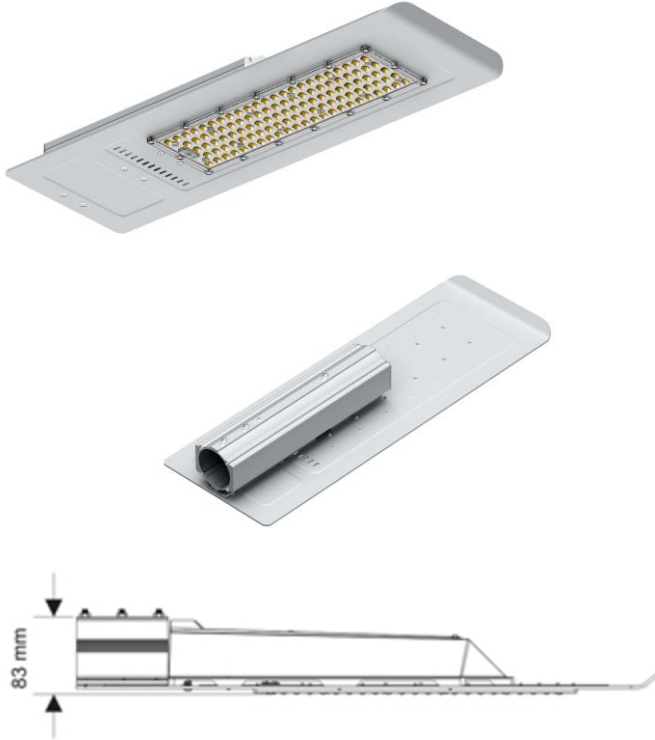

Model	Product	Power	Equivalent
SBF-120W-55K-277V	120W LED Replacement Fixture	120W	400W MH
Input Voltage	Power/Power Factor	Efficacy	Flux
120-277Vac ~50/60Hz 208-480Vac ~50/60Hz	60W P.F. ≈ 0.97	~150 lm/W	18,000 Lumen
Color Rendering	Color Temperature	Beam Angle	Life
CRI ÷ 75~80	22K ÷ CCT 2,200K ±10%	150°x75°	5-Years / 50,000 Hours (L₇₀ B₅₀) T_[A] 25°C Max.