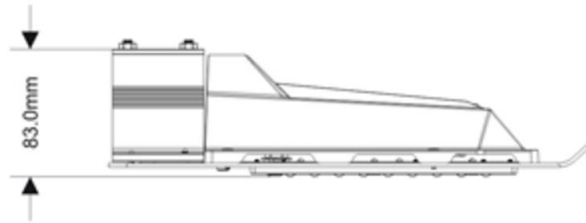

30W LED Replacement Fixture

Model	Product	Power	Equivalent
SBF-30W-55K-277V	30W LED Replacement Fixture	30W	175W MH
Input Voltage	Power/Power Factor	Efficacy	Flux
120-277Vac ~50/60Hz 208-480Vac ~50/60Hz	60W P.F. ≈ 0.97	~150 lm/W	4,500 Lumen
Color Rendering	Color Temperature	Beam Angle	Life
CRI ÷ 75~80	22K ÷ CCT 2,200K ±10%	150°x75°	5-Years / 50,000 Hours (L₇₀ B₅₀) T_[A] 25°C Max.