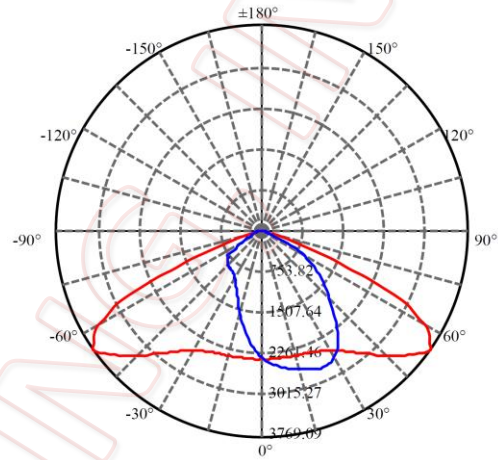

30W LED Replacement Fixture

Model	Product	Power	Equivalent
SBF-30W-55K-277V	30W LED Replacement Fixture	30W	175W MH
Input Voltage	Power/Power Factor	Efficacy	Flux
120-277Vac ~50/60Hz 208-480Vac ~50/60Hz	60W P.F. ≈ 0.97	~150 lm/W	4,500 Lumen
Color Rendering	Color Temperature	Beam Angle	Life
CRI ÷ 75~80	22K ÷ CCT 2,200K ±10%	150°x75°	5-Years / 50,000 Hours (L₇₀ B₅₀) T_[A] 25°C Max.