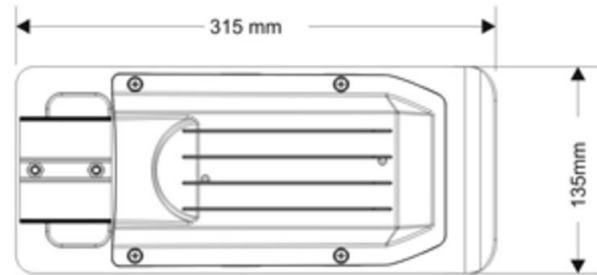

30W LED Replacement Fixture

Model	Product	Power	Equivalent
SBF-30W-55K-277V	30W LED Replacement Fixture	30W	175W MH
Input Voltage	Power/Power Factor	Efficacy	Flux
120-277Vac ~50/60Hz 208-480Vac ~50/60Hz	60W P.F. ≈ 0.97	~150 lm/W	4,500 Lumen
Color Rendering	Color Temperature	Beam Angle	Life
CRI ÷ 75~80	22K ÷ CCT 2,200K ±10%	150°x75°	5-Years / 50,000 Hours (L₇₀ B₅₀) T_[A] 25°C Max.