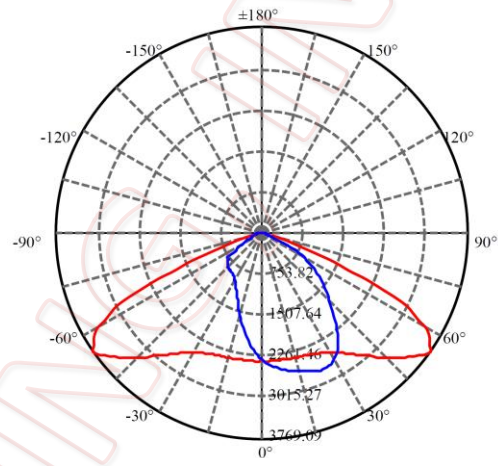

60W LED Replacement Fixture

Model	Product	Power	Equivalent
SBF-60W-55K-277V	60W LED Replacement Fixture	60W	250W MH
Input Voltage	Power/Power Factor	Efficacy	Flux
120-277Vac ~50/60Hz 208-480Vac ~50/60Hz	60W P.F. ≈ 0.97	~150 lm/W	9,000 Lumen
Color Rendering	Color Temperature	Beam Angle	Life
CRI ÷ 75~80	22K ÷ CCT 2,200K ±10%	150°x75°	5-Years / 50,000 Hours (L₇₀ B₅₀) T_[A] 25°C Max.