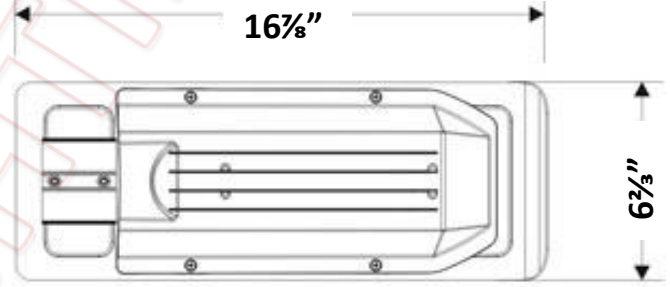

60W LED Replacement Fixture

Model	Product	Power	Equivalent
SBF-60W-55K-277V	60W LED Replacement Fixture	60W	250W MH
Input Voltage	Power/Power Factor	Efficacy	Flux
120-277Vac ~50/60Hz 208-480Vac ~50/60Hz	60W P.F. ≈ 0.97	~150 lm/W	9,000 Lumen
Color Rendering	Color Temperature	Beam Angle	Life
CRI ÷ 75~80	22K ÷ CCT 2,200K ±10%	150°x75°	5-Years / 50,000 Hours (L₇₀ B₅₀) T_[A] 25°C Max.