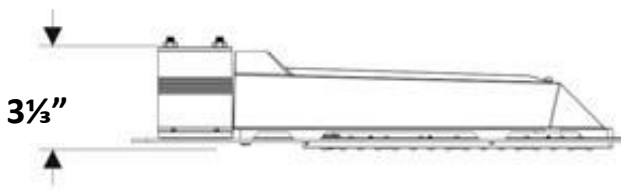

60W LED Replacement Fixture

Model	Product	Power	Equivalent
SBF-60W-55K-277V	60W LED Replacement Fixture	60W	250W MH
Input Voltage	Power/Power Factor	Efficacy	Flux
120-277Vac ~50/60Hz 208-480Vac ~50/60Hz	60W P.F. ≈ 0.97	~150 lm/W	9,000 Lumen
Color Rendering	Color Temperature	Beam Angle	Life
CRI ÷ 75~80	22K ÷ CCT 2,200K ±10%	150°x75°	5-Years / 50,000 Hours (L₇₀ B₅₀) T_[A] 25°C Max.