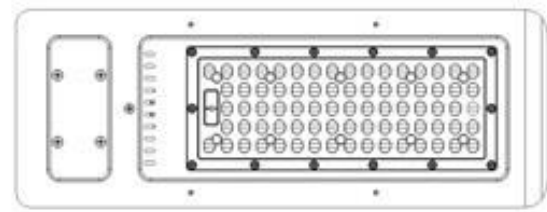

60W LED Replacement Fixture

Model	Product	Power	Equivalent
SBF-60W-55K-277V	60W LED Replacement Fixture	60W	250W MH
Input Voltage	Power/Power Factor	Efficacy	Flux
120-277Vac ~50/60Hz 208-480Vac ~50/60Hz	60W P.F. ≈ 0.97	~150 lm/W	9,000 Lumen
Color Rendering	Color Temperature	Beam Angle	Life
CRI ÷ 75~80	22K ÷ CCT 2,200K ±10%	150°x75°	5-Years / 50,000 Hours (L₇₀ B₅₀) T_[A] 25°C Max.