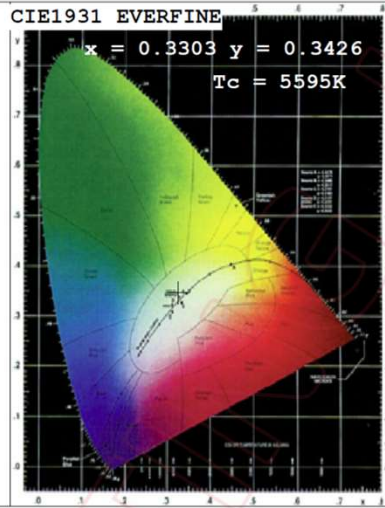

Smart LED Lighting

2x4' LED Panel

CCT & PWR Adjustable

Size / Dimensions
L = 48" (126cm)
W = 24" (61cm)
T = 1 5/8" (4cm)

Model	Product	Power	Equivalent
T-BAR-2x4FT-72WD-30K-3065K-CPA	2x4' Backlit LED Panel CCT + PWR ADJ. & DIM	30W ~ 72W 0-10V DIM	T8/T12 & T5/T5HO FL Tube
Input Voltage	Power Factor	Efficacy	Flux
120-277Vac ~50/60Hz	P.F. ≈ 0.9	130 Lm/W	3,900 ~ 9,360 Lumens
Color Rendering	Color Temperature	Beam Angle	Life
CRI > 80	3000K – 3500K – 4000K – 5000K – 6500K ±10%	120°	5-Years / 50,000 Hrs (L ₇₀ B ₅₀) T _[A] 25°C Max.