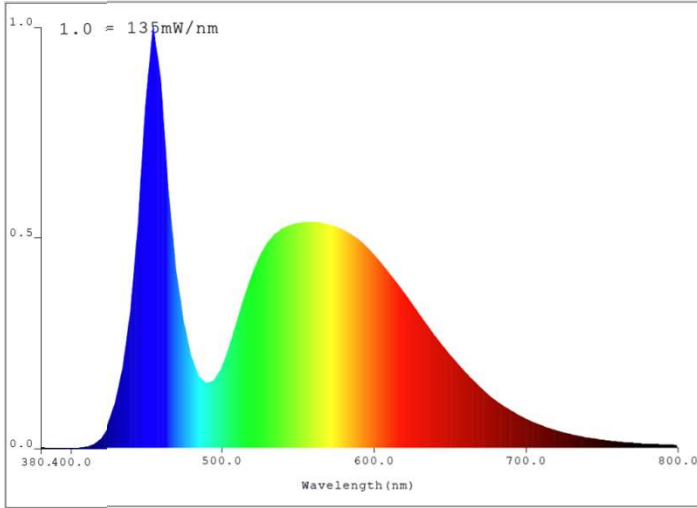

Smart LED Lighting

2x4' LED Panel

CCT & PWR Adjustable

Size / Dimensions
L = 48" (126cm)
W = 24" (61cm)
T = 1 5/8" (4cm)

Model	Product	Power	Equivalent
T-BAR-2x4FT-72WD-30K-3065K-CPA	2x4' Backlit LED Panel CCT + PWR ADJ. & DIM	30W ~ 72W 0-10V DIM	T8/T12 & T5/T5HO FL Tube
Input Voltage	Power Factor	Efficacy	Flux
120-277Vac ~50/60Hz	P.F. ≈ 0.9	130 Lm/W	3,900 ~ 9,360 Lumens
Color Rendering	Color Temperature	Beam Angle	Life
CRI > 80	3000K – 3500K – 4000K – 5000K – 6500K ±10%	120°	5-Years / 50,000 Hrs (L ₇₀ B ₅₀) T _[A] 25°C Max.